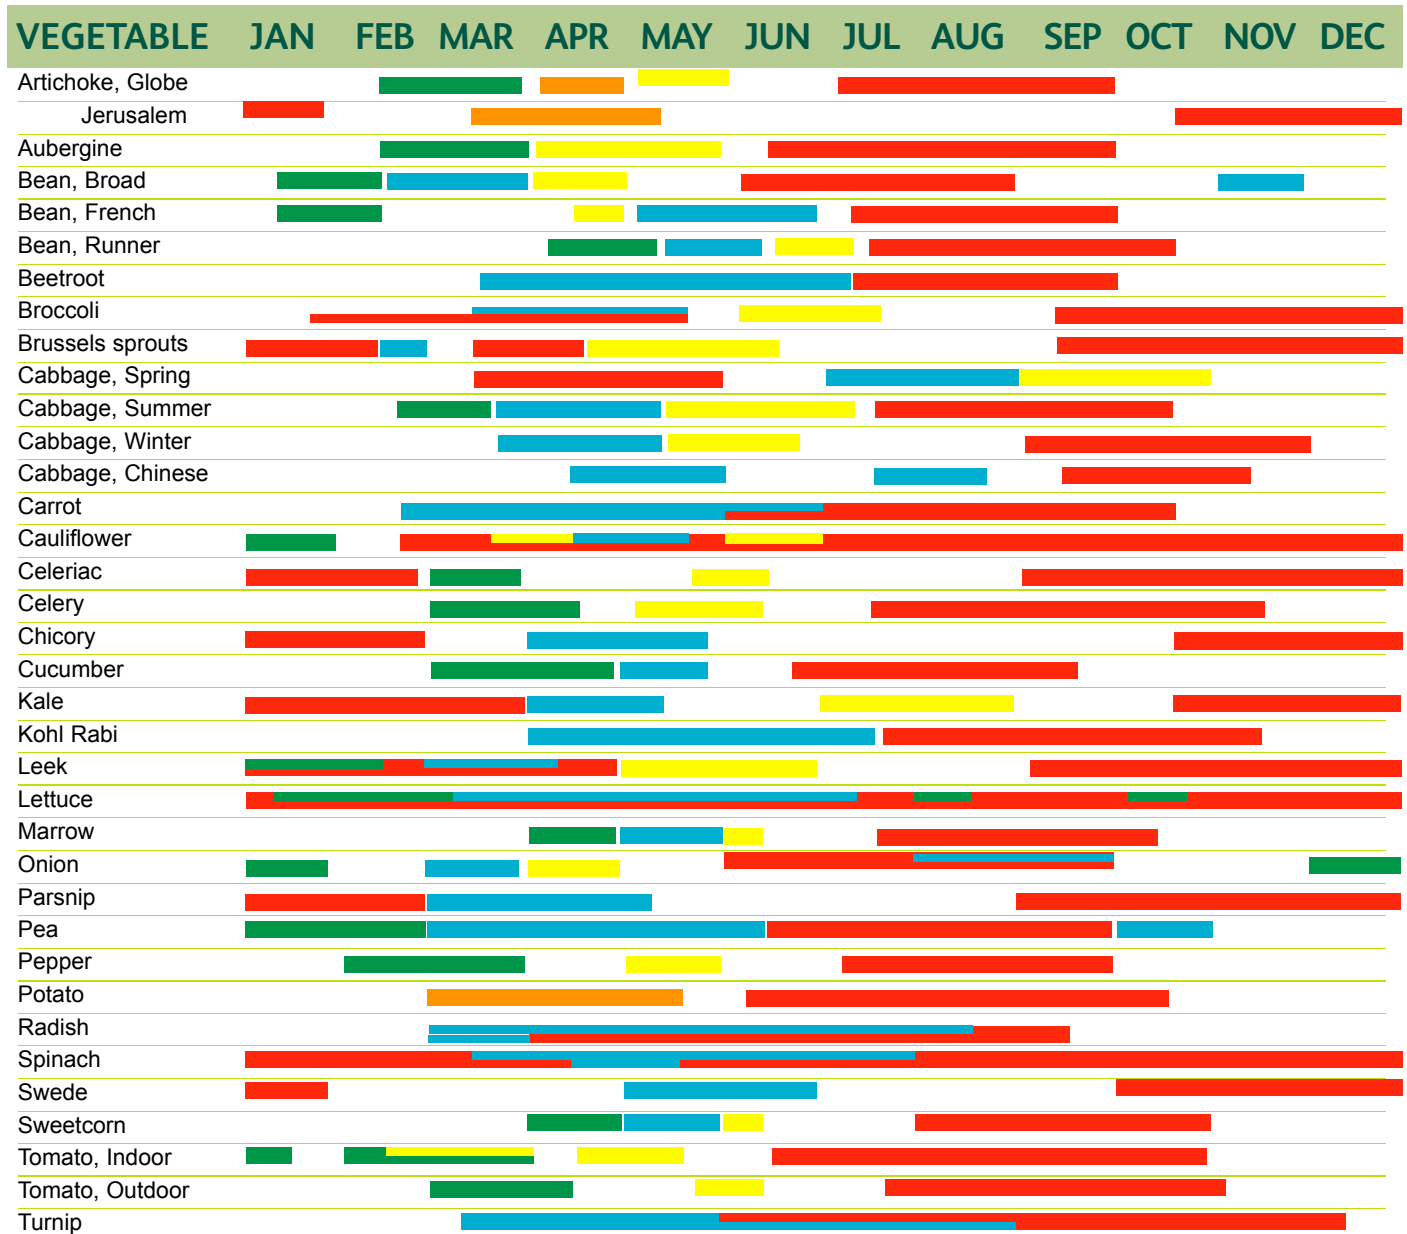

Veg Planner

Our Veg Planner will help you decide what to do and when in the veg garden.
 Why not print it out and keep it somewhere safe until you need it?

KEY

- = Sowing indoors, under cover
- = Sowing outdoors

- = Planting tubers, sets or offsets
- = Planting out seedlings
- = Harvesting